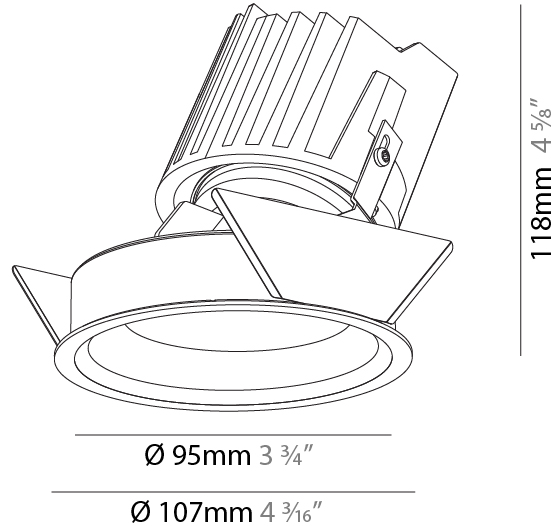

GENERAL

Series: Bioniq
Subseries: Bioniq Round Wallwash
Brand: Prolicht
Division: Architectural
Mounting Type: Recessed
Mounting Location: Ceiling
Subcategory: Downlight

PHYSICAL

Shape: Round
Diameter (mm): 107
Diameter (in): 4 3/16
Height (mm): 118
Height (in): 4 5/8
Ceiling Thickness (mm): 10 / 12.5 / 15
Ceiling Thickness (in): 3/8 or 1/2 or 9/16
Min. Recessing Depth (mm): 140
Min. Recessing Depth (in): 5 1/2
Light Distribution: Adjustable / Asymmetric
Weight (kg): 0.456
Weight (lbs): 1
Fixture Finish: SSR / BKV / CWI / CRY / HAB / UFT / ITA / RUA / FTG / MYG / LOD / PUS / FRO / FUP / KIA / POP / BLS / SPG / MEY / GOH / GUM / CHC / COM / ABZ / JAG / OBR / MOS / ROR
Fixture Material: Aluminum Die Cast
Cut-out Measurements: 98mm / 3 7/8"

ELECTRICAL

Lamp Type: LED (Zhaga Standard)
Total Output Wattage (W): 15
Dimming: Dali Dimming
Driver Included: No
Driver Location: Recessed Housing
Driver Type: Constant Current - 120Vac
Housing: See components
Input Voltage (V): 120
Constant Current (MA): 350

LED

Number of LEDs: 1
Color Temperature (°K): Warm Dim
Max. Delivered Lumen (lm): 850
Nominal Lumen (lm): 1140
CRI: >90 CRI
Lamp Life (hrs): 50000

OPTICAL

Reflector: 20 / 40 / 60
Adjustability: Fixed

RATINGS AND CERTIFICATIONS

Certified By: Certified for North American Standards
IP rating: IP20

PROJECT
TYPE
SPECIFIER
QUANTITY
DATE