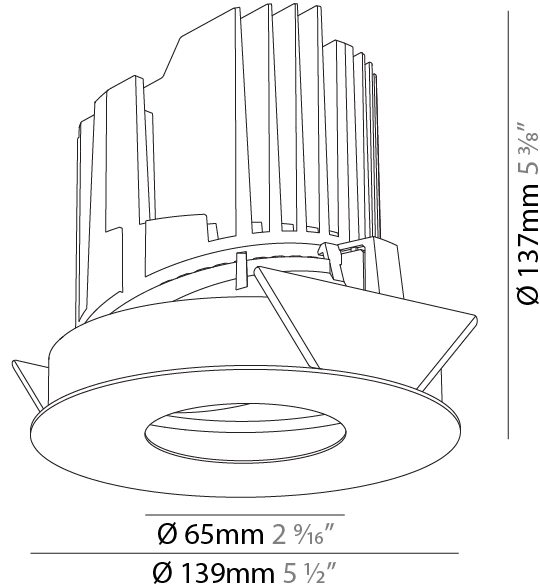

GENERAL

Series: Bioniq
Subseries: Bioniq Round Wallwash
Brand: Prolicht
Division: Architectural
Mounting Type: Recessed
Mounting Location: Ceiling
Subcategory: Downlight

PHYSICAL

Shape: Round
Diameter (mm): 139
Diameter (in): 5 1/2
Height (mm): 137
Height (in): 5 3/8
Ceiling Thickness (mm): 10 / 12.5 / 15 / 25
Ceiling Thickness (in): 3/8 or 1/2 or 9/16
Min. Recessing Depth (mm): 150
Min. Recessing Depth (in): 5 7/8
Light Distribution: Adjustable / Asymmetric
Weight (kg): 0.865
Weight (lbs): 1.9
Fixture Finish: SSR / BKV / CWI / CRY / HAB / UFT / ITA / RUA / FTG / MYG / LOD / PUS / FRO / FUP / KIA / POP / BLS / SPG / MEY / GOH / GUM / CHC / COM / ABZ / JAG / OBR / MOS / ROR
Fixture Material: Aluminum Die Cast
Cut-out Measurements: 130mm / 5 1/8"

OPTICAL

Reflector°: 20 / 25 / 40
Adjustability: Fixed

RATINGS AND CERTIFICATIONS

Certified By: Certified for North American Standards
IP rating: IP20

	130mm 5 1/8"	150mm 5 7/8"	10 15mm 3/8" 9/16"	30°	355°	