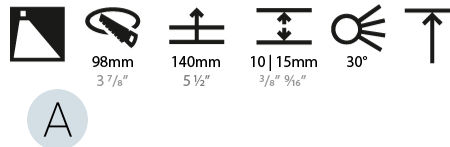

PHYSICAL

Shape: Round
Diameter (mm): 107
Diameter (in): 4 3/16
Height (mm): 118
Height (in): 4 5/8
Ceiling Thickness (mm): 10 / 12.5 / 15
Ceiling Thickness (in): 3/8 or 1/2 or 9/16
Min. Recessing Depth (mm): 140
Min. Recessing Depth (in): 5 1/2
Light Distribution: Adjustable / Asymmetric
Weight (kg): 0.473
Weight (lbs): 1.04
Fixture Finish: SSR / BKV / CWI / CRY / HAB / UFT / ITA / RUA / FTG / MYG / LOD / PUS / FRO / FUP / KIA / POP / BLS / SPG / MEY / GOH / GUM / CHC / COM / ABZ / JAG / OBR / MOS / ROR
Fixture Material: Aluminum Die Cast
Cut-out Measurements: 98mm / 3 7/8"

ELECTRICAL

Lamp Type: LED (Zhaga Standard)
Input Wattage (W): 16.5
Total Output Wattage (W): 14
Dimming: Tri-Mode (Non-Dimming and Phase Dimming (120Vac only) and 0-10V Dimming)
Driver Included: No
Driver Location: Recessed Housing
Driver Type: Constant Current - Universal
Driver Class: Class 2
Housing: See components
Input Voltage (V): 120 - 277
Constant Current (MA): 350

LED

Number of LEDs: 1
Color Temperature (°K): 2700 / 3000 / 3500 / 4000
Max. Delivered Lumen (lm): 1030 / 1070 / 1117 / 1140
Nominal Lumen (lm): 1386 / 1438 / 1511 / 1542
CRI: >90 CRI
Lamp Life (hrs): 50000

OPTICAL

Reflector: 20 / 40 / 60
Adjustability: Fixed

RATINGS AND CERTIFICATIONS

Certified By: Certified for North American Standards
IP rating: IP20