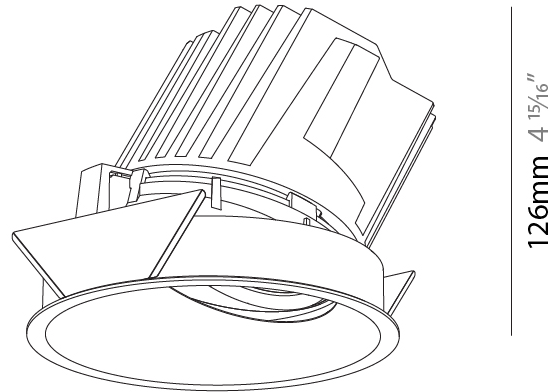

PHYSICAL

Shape: Round
Diameter (mm): 139
Diameter (in): 5 1/2
Height (mm): 126
Height (in): 4 15/16
Ceiling Thickness (mm): 10 / 12.5 / 15
Ceiling Thickness (in): 3/8 or 1/2 or 9/16
Min. Recessing Depth (mm): 140
Min. Recessing Depth (in): 5 1/2
Light Distribution: Adjustable / Asymmetric
Weight (kg): 0.811
Weight (lbs): 1.79
Fixture Finish: SSR / BKV / CWI / CRY / HAB / UFT / ITA / RUA / FTG / MYG / LOD / PUS / FRO / FUP / KIA / POP / BLS / SPG / MEY / GOH / GUM / CHC / COM / ABZ / JAG / OBR / MOS / ROR
Fixture Material: Aluminum Die Cast
Cut-out Measurements: 130mm / 5 1/8"

ELECTRICAL

Lamp Type: LED (Zhaga Standard)
Input Wattage (W): 13.2 / 16.5
Total Output Wattage (W): 12 / 14
Dimming: Tri-Mode (Non-Dimming and Phase Dimming (120Vac only) and 0-10V Dimming)
Driver Included: No
Driver Location: Recessed Housing
Driver Type: Constant Current - Universal
Driver Class: Class 2
Housing: See components
Input Voltage (V): 120 - 277
Constant Current (MA): 350

LED

Number of LEDs: 1
Color Temperature (°K): 2700 / 3000 / 3500 / 4000
Max. Delivered Lumen (lm): 690 / 760 / 823 / 840
Nominal Lumen (lm): 960 / 1070 / 1156 / 1180
CRI: >90 CRI
Lamp Life (hrs): 50000

OPTICAL

Reflector°: 10
Adjustability: Fixed

RATINGS AND CERTIFICATIONS

Certified By: Certified for North American Standards
IP rating: IP20

PROJECT
TYPE
SPECIFIER
QUANTITY
DATE

126mm 4 15/16"

Ø 125mm 4 15/16"
Ø 139mm 5 1/2"

130mm 5 1/8"   140mm 5 1/2"   10 | 15mm 3/8" 9/16"   30°   ↑

A